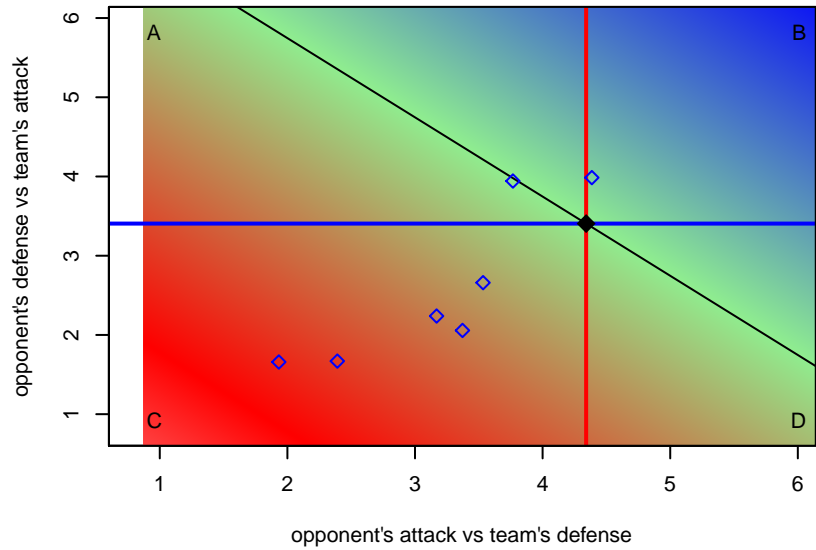

Venues played:  
 2013 Spr Idaho D3 U17/18 U18  
 2014 Spr Idaho D3 U18 U18

**attack and defense variance (black dot)  
relative to other teams  
and top 10 in region**

**attack and defense rating  
relative to others at age  
and all opponents in last 13 months**

**attack and defense rating  
relative to others at age  
and all opponents in last 13 months**

**Performance relative to 13 month average**

**Performance relative to 13 month average**

Distribution of opponents  
 Red = Lose zone, Blue = Win zone, Green = Even  
 Black line separates win/lose zones

lot. A=Neither has attack advantage, B=Opponent has both attack and defense advantage, C=Opponent has both attack and defense disadvantage, D=Both have

<b>date</b>	<b>home</b>		<b>away</b>		<b>venue</b>	<b>pred.home</b>	<b>pred.away</b>
2015-04-25	Mountain Home SC B96	0	Idaho Rush Premier B96	6	2014 Spr Idaho D3 U18 U18	0.09	5.74
2015-04-22	FC Nova SuperNova Black B96	0	Idaho Rush Premier B96	0	2014 Spr Idaho D3 U18 U18	0.59	0.71
2015-04-18	Idaho Rush Premier B96	3	Ballistic SC B96	1	2014 Spr Idaho D3 U18 U18	1.64	0.48
2015-04-11	Idaho Rush Premier B96	5	UC United B96	0	2014 Spr Idaho D3 U18 U18	6.05	0.15
2015-04-04	Idaho United FC B96	1	Idaho Rush Premier B96	3	2014 Spr Idaho D3 U18 U18	0.36	3.97
2015-03-14	Idaho Rush Premier B96	6	Mountain Home SC B96	0	2014 Spr Idaho D3 U18 U18	5.74	0.09
2015-03-07	Twin Falls Rapids B96	0	Idaho Rush Premier B96	4	2014 Spr Idaho D3 U18 U18	0.30	3.46
2014-05-07	Idaho Rush Premier B96	1	Boise Nationals Celtic B95	1	2013 Spr Idaho D3 U17/18 U18	0.68	0.93