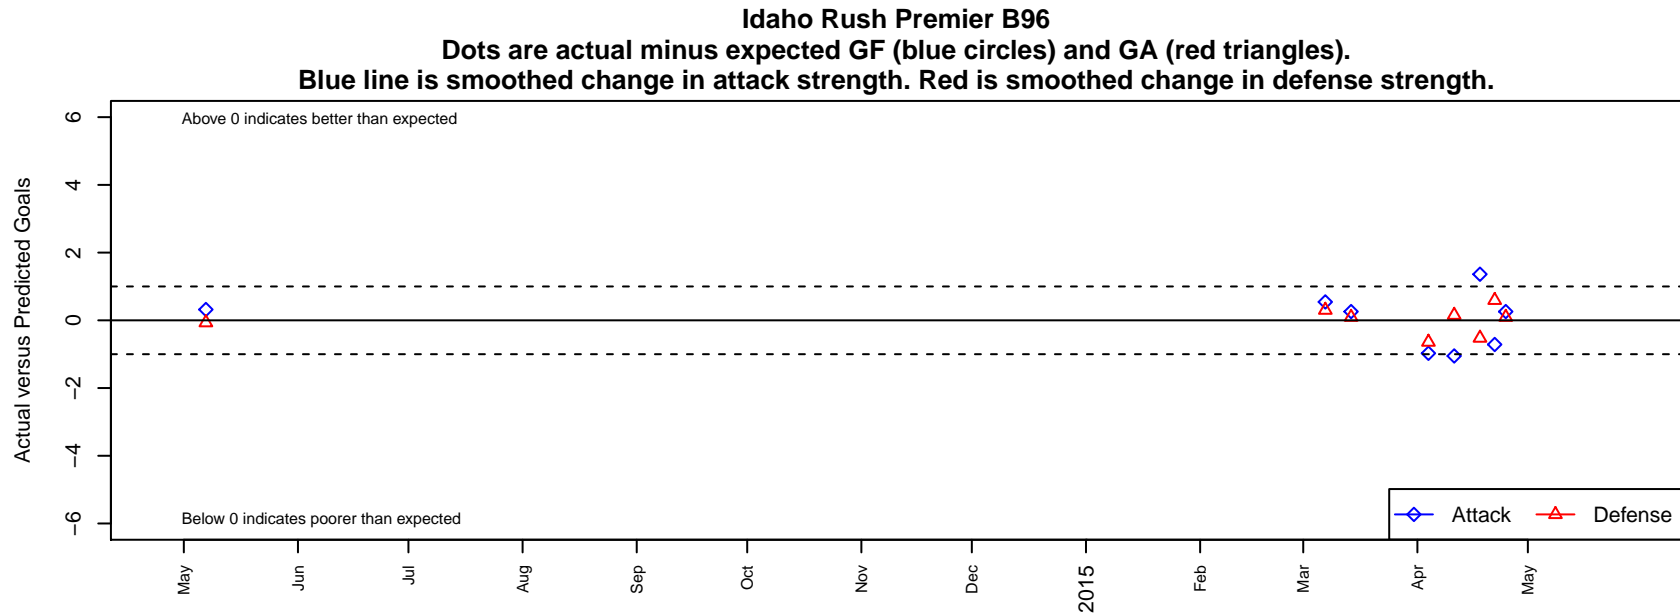

## Idaho Rush Premier B96

Idaho Rush Soccer  
 Boise, ID  
 B96 total strength=1918  
 attack=30.13 defense=76.79  
 spr league = Spr Idaho D3 U18 U18

alt names used:  
 IDAHO RUSH PREMIER  
 IDAHO RUSH PREMIER (ID)

Venues played:  
 2013 Spr Idaho D3 U17/18 U18  
 2014 Spr Idaho D3 U18 U18

**attack and defense variance (black dot)  
relative to other teams  
and top 10 in region**

**attack and defense rating  
relative to others at age  
and all opponents in last 13 months**

**attack and defense rating  
relative to others at age  
and all opponents in last 13 months**

**Performance relative to 13 month average**

**Performance relative to 13 month average**

Distribution of opponents  
 Red = Lose zone, Blue = Win zone, Green = Even  
 Black line separates win/lose zones